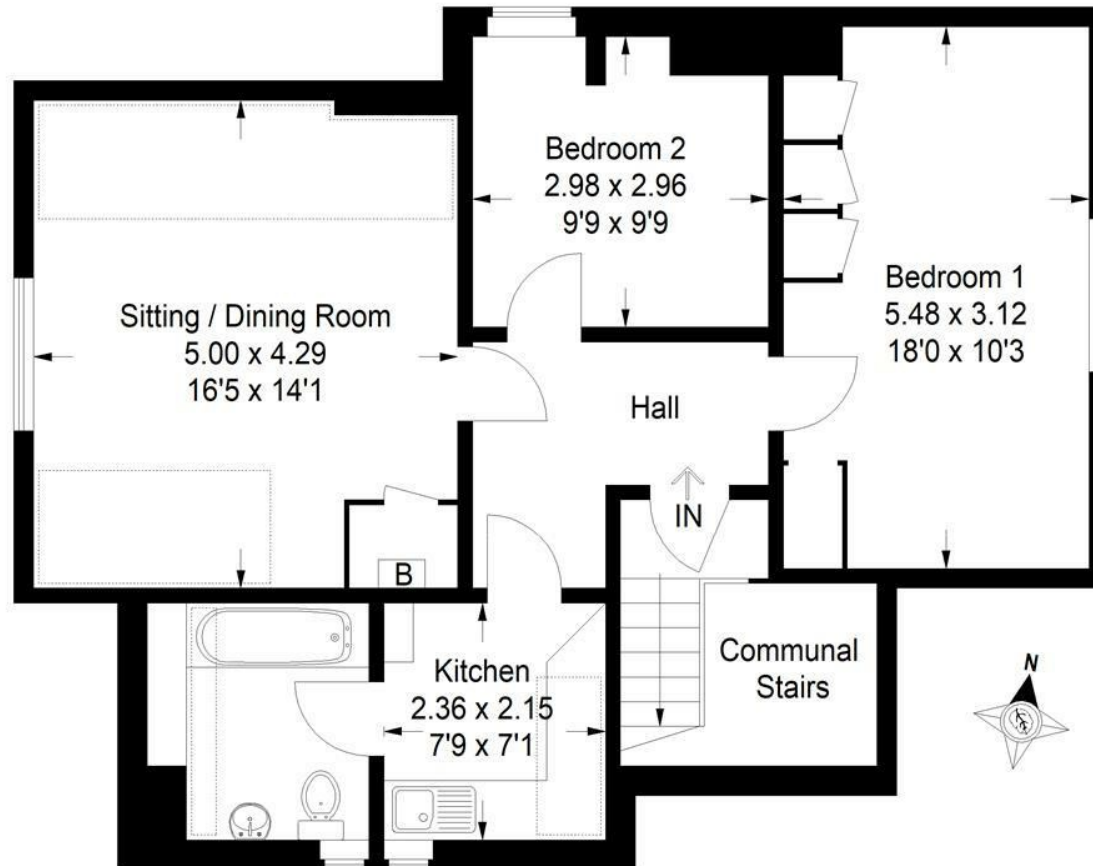

Church Street

Approximate Gross Internal Area:
(Excluding communal stairs / Including reduced headroom)
66.7 sq m / 718 sq ft

This plan is for representation purposes only as defined by the RICS Code of Measuring Practice. Not drawn to scale unless stated. Please check all dimensions before making any decisions reliant upon them. No guarantee is given on square footage if quoted. Any figures if quoted should not be used as a basis for valuation.

Emery & Orchard
ESTATE AGENTS

01483 419 300

20 High Street
Godalming
Surrey
GU7 1EB

email:office@emery-orchard.co.uk

Note: These details are intended as a guide only and whilst believed to be correct are not guaranteed and they do not form part of any contract. We would inform prospective purchasers that we have not tested any equipment, appliances, fixtures, fittings or services. Any items not referred to in these particulars are excluded from the sale unless separately agreed. The distance to services & schools are approximate and given as a guide only. Prospective purchasers must check the admission policy for any school mentioned as these may vary.